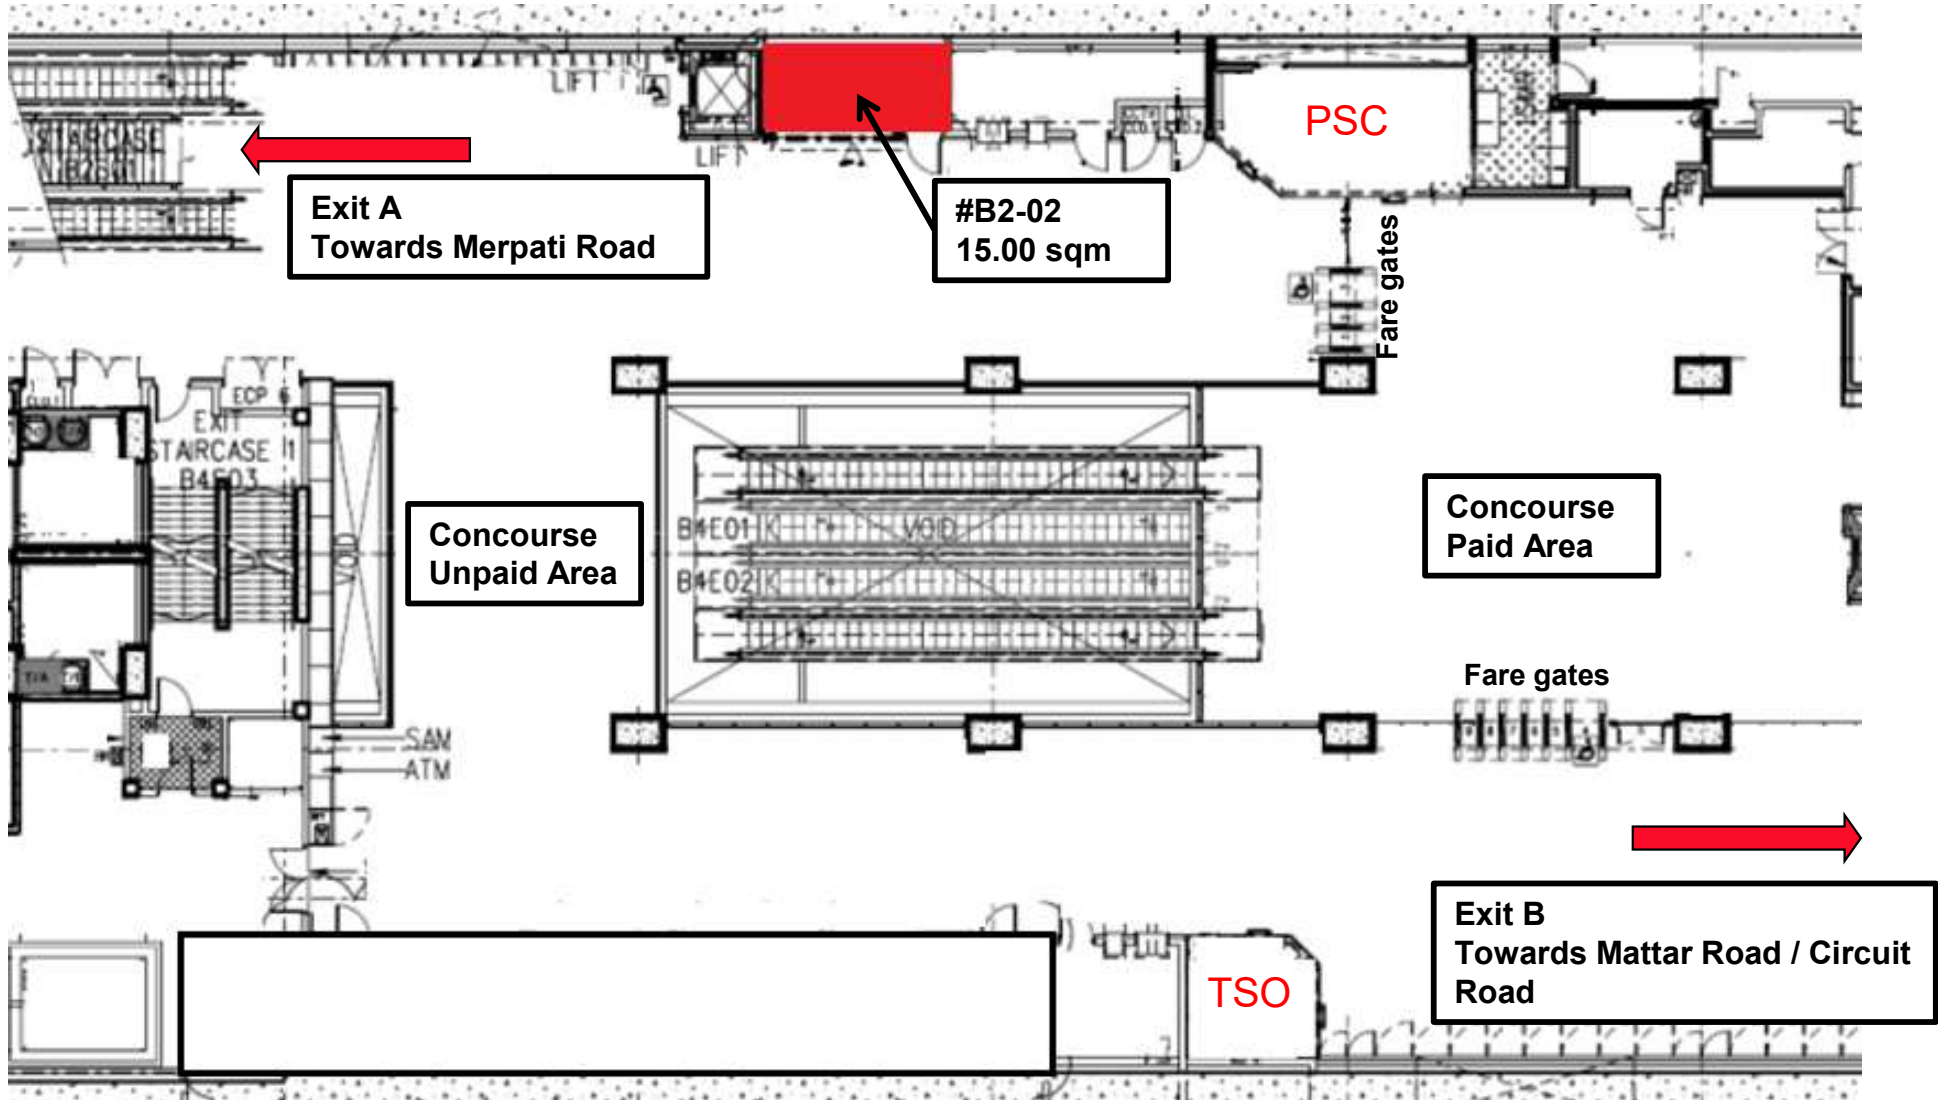

DTL – DT25 Mattar (#B2-02)

PSC – Passenger Service Centre
TSO – Transitlink Ticket Sales Office